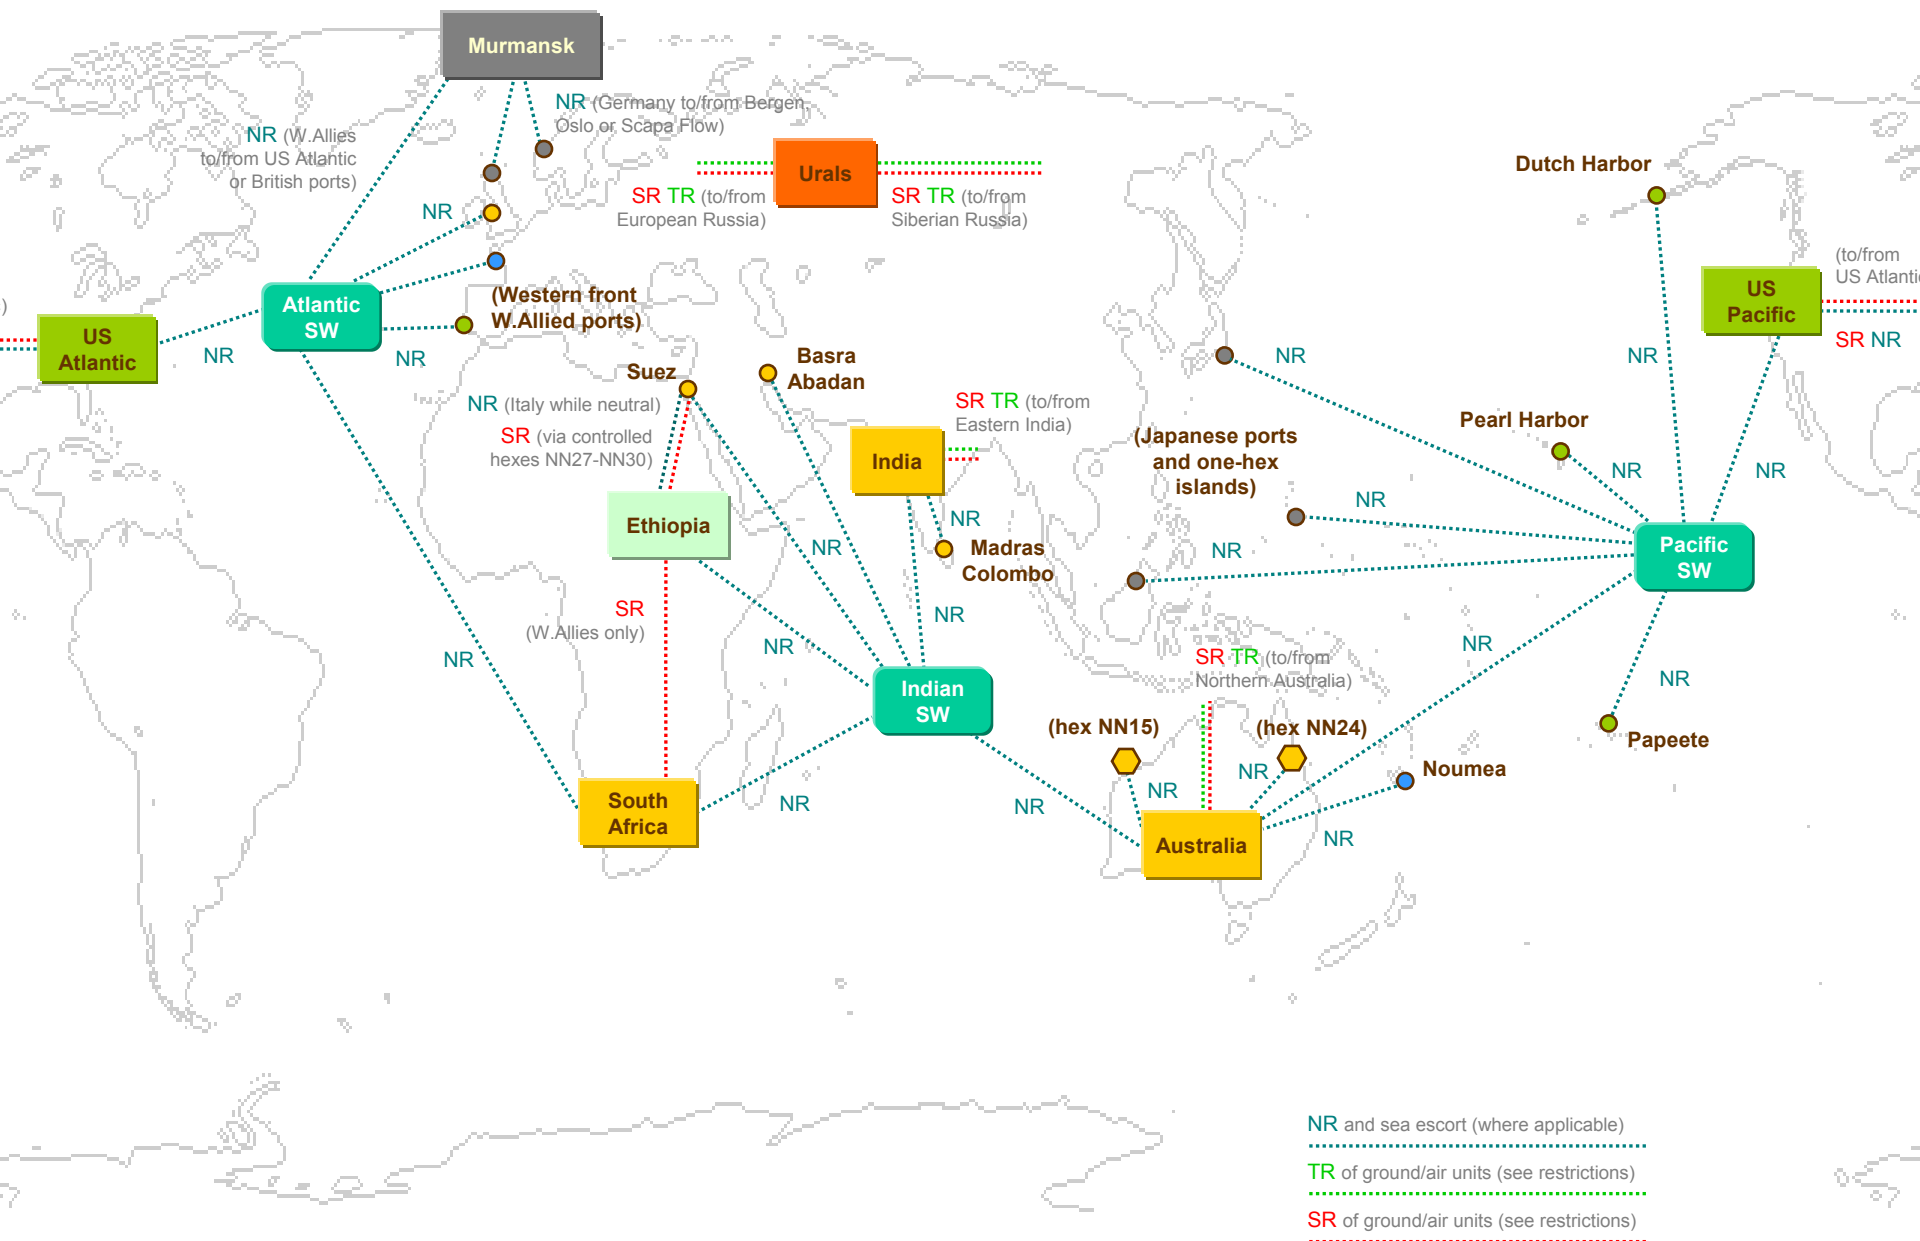

On-board Redeployments

NR and sea escort (where applicable)

 TR of ground/air units (see restrictions)

 SR of ground/air units (see restrictions)

Note that only W.Allied and Japanese (Pacific only) units may be redeployed via SW boxes