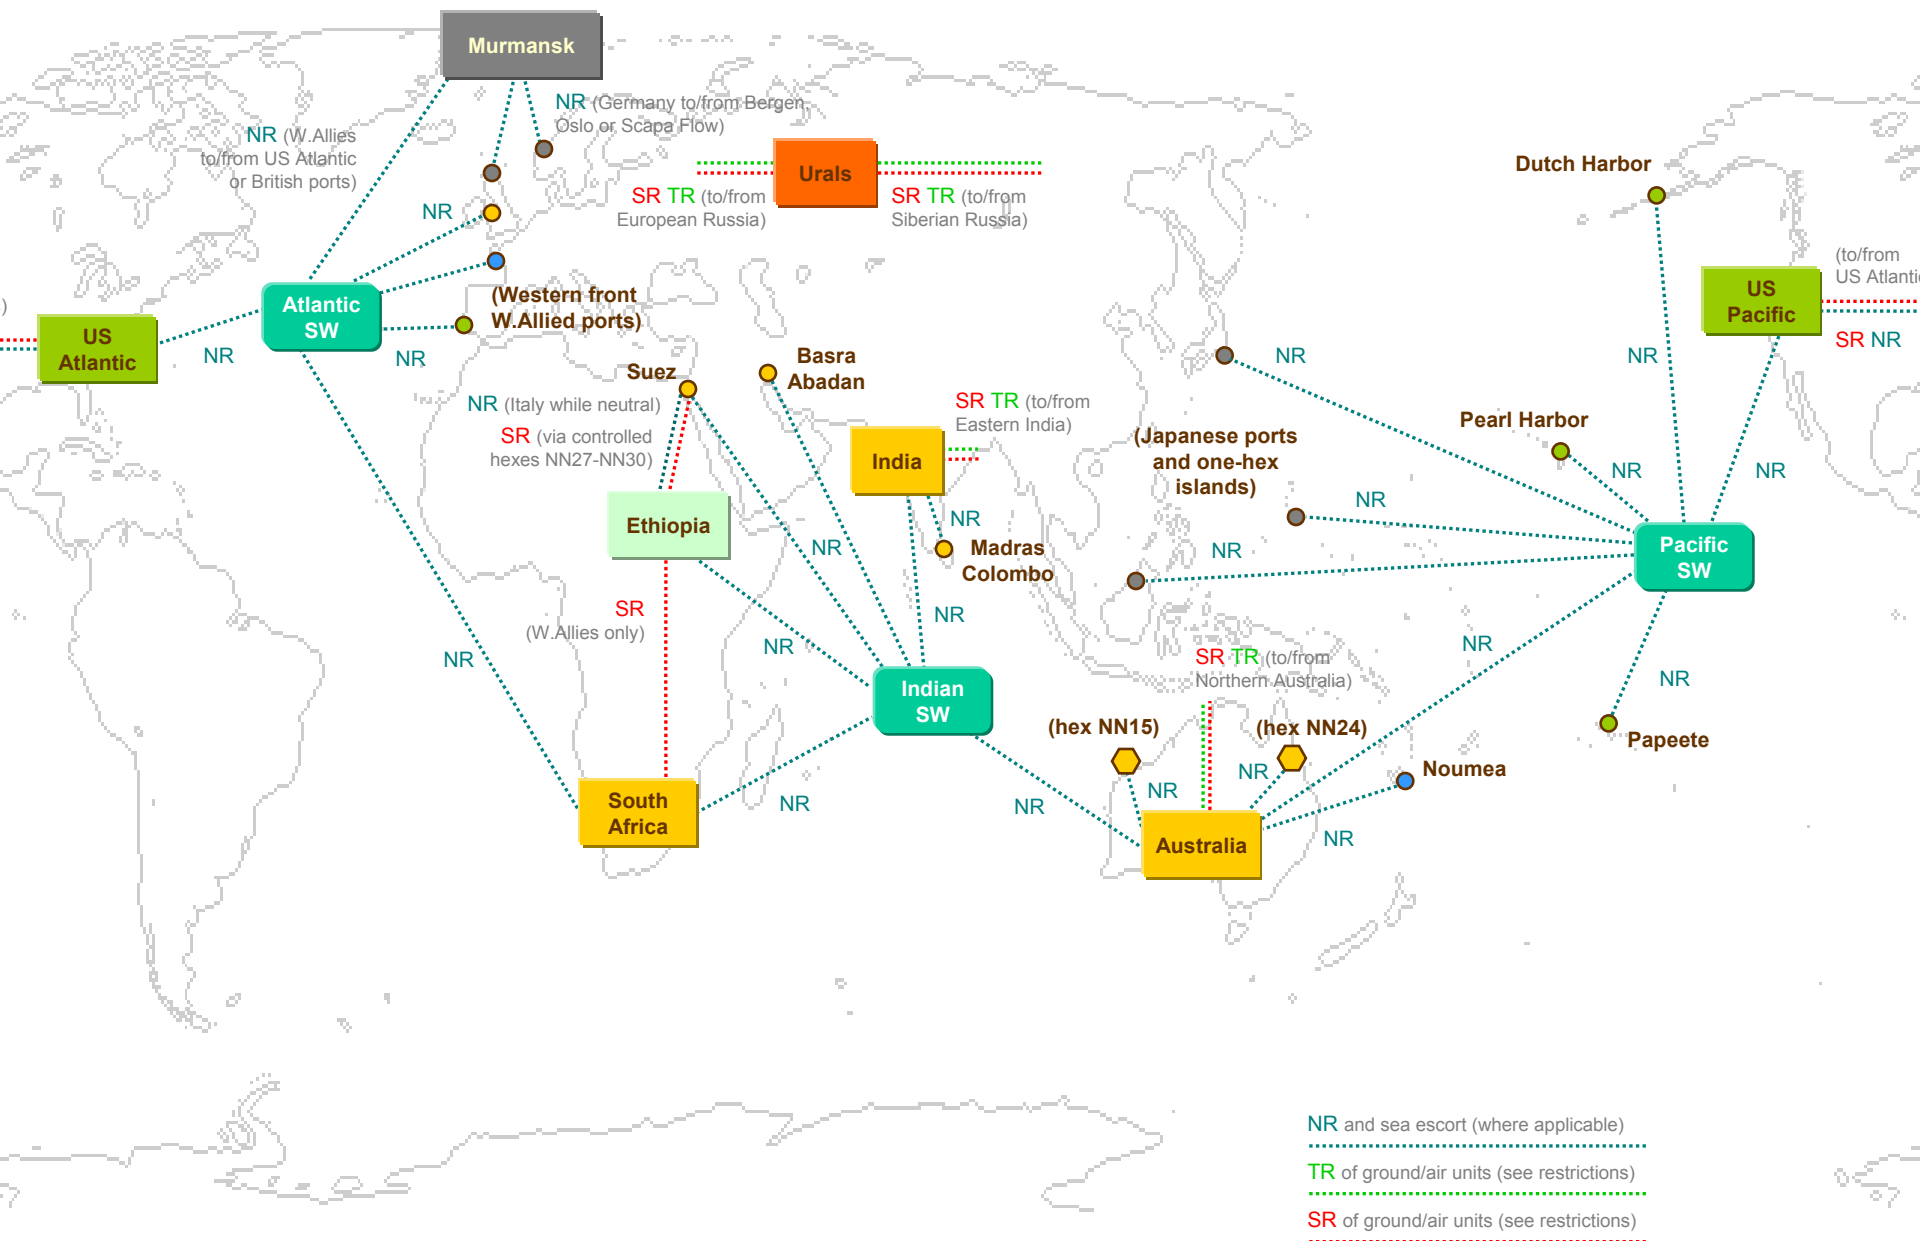

On-board Redeployments

NR and sea escort (where applicable)
 TR of ground/air units (see restrictions)
 SR of ground/air units (see restrictions)

Note that only W.Allied and Japanese (Pacific only) units may be redeployed via SW boxes